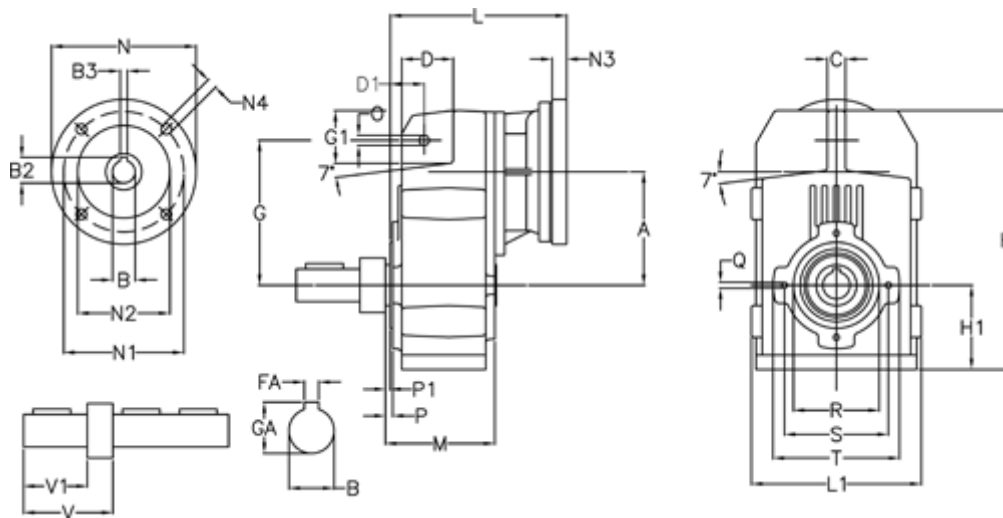

Data Sheet

Article number: 29560203221235
 Description: Shaft mounted gear
 A252R-32,2-P90B5

Measures

A = 128.75	FA = 10	M = 135.5	Q = M10x14
B = 35	G = 162	N = 200	R = 110
B1 = 24	G1 = 58.0	N1 = 165	S = 130
B2 = 27.3	GA = 38.0	N2 = 130	T = 150
B3 = 8	H = 290.5	N4 = M10x20	V = 93.0
C = 20	H1 = 93.5	O = 13	V1 = 60
D = 57.0	L = 232.5	P = 6.0	
D1 = 43.5	L1 = 188	P1 = 3.5	